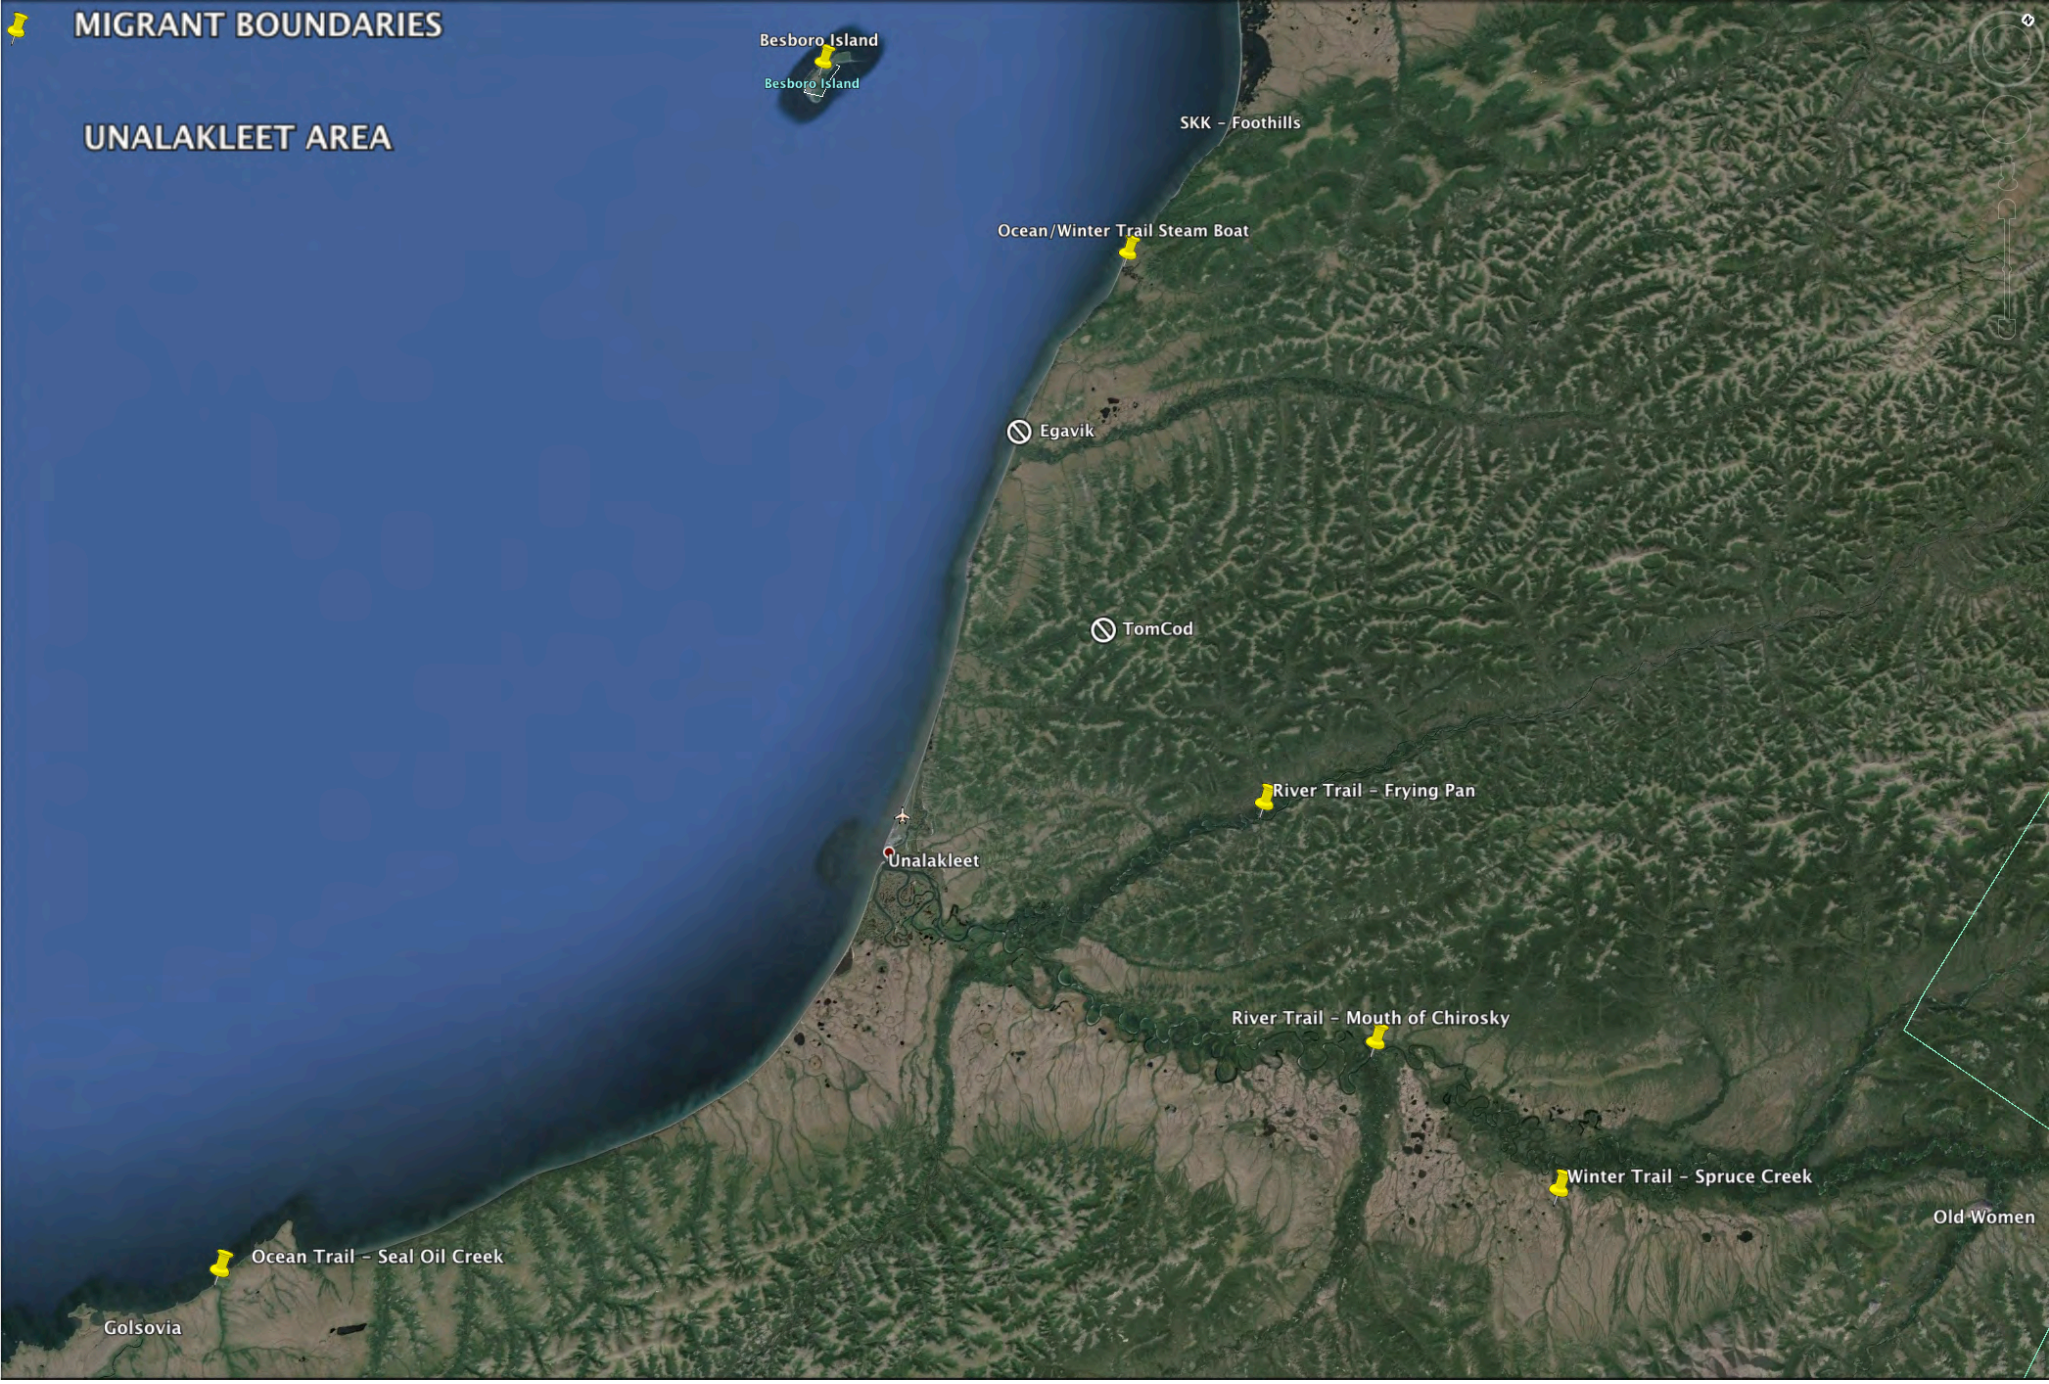


 **MIGRANT BOUNDARIES**

UNALAKLEET AREA

Besboro Island
Besboro Island

SSK - Foothills

Ocean/Winter Trail Steam Boat

⊘ Egavik

⊘ TomCod

 River Trail - Frying Pan

✈ Unalakleet

River Trail - Mouth of Chirosky

 Winter Trail - Spruce Creek

 Ocean Trail - Seal Oil Creek

Golsovia

Old Women